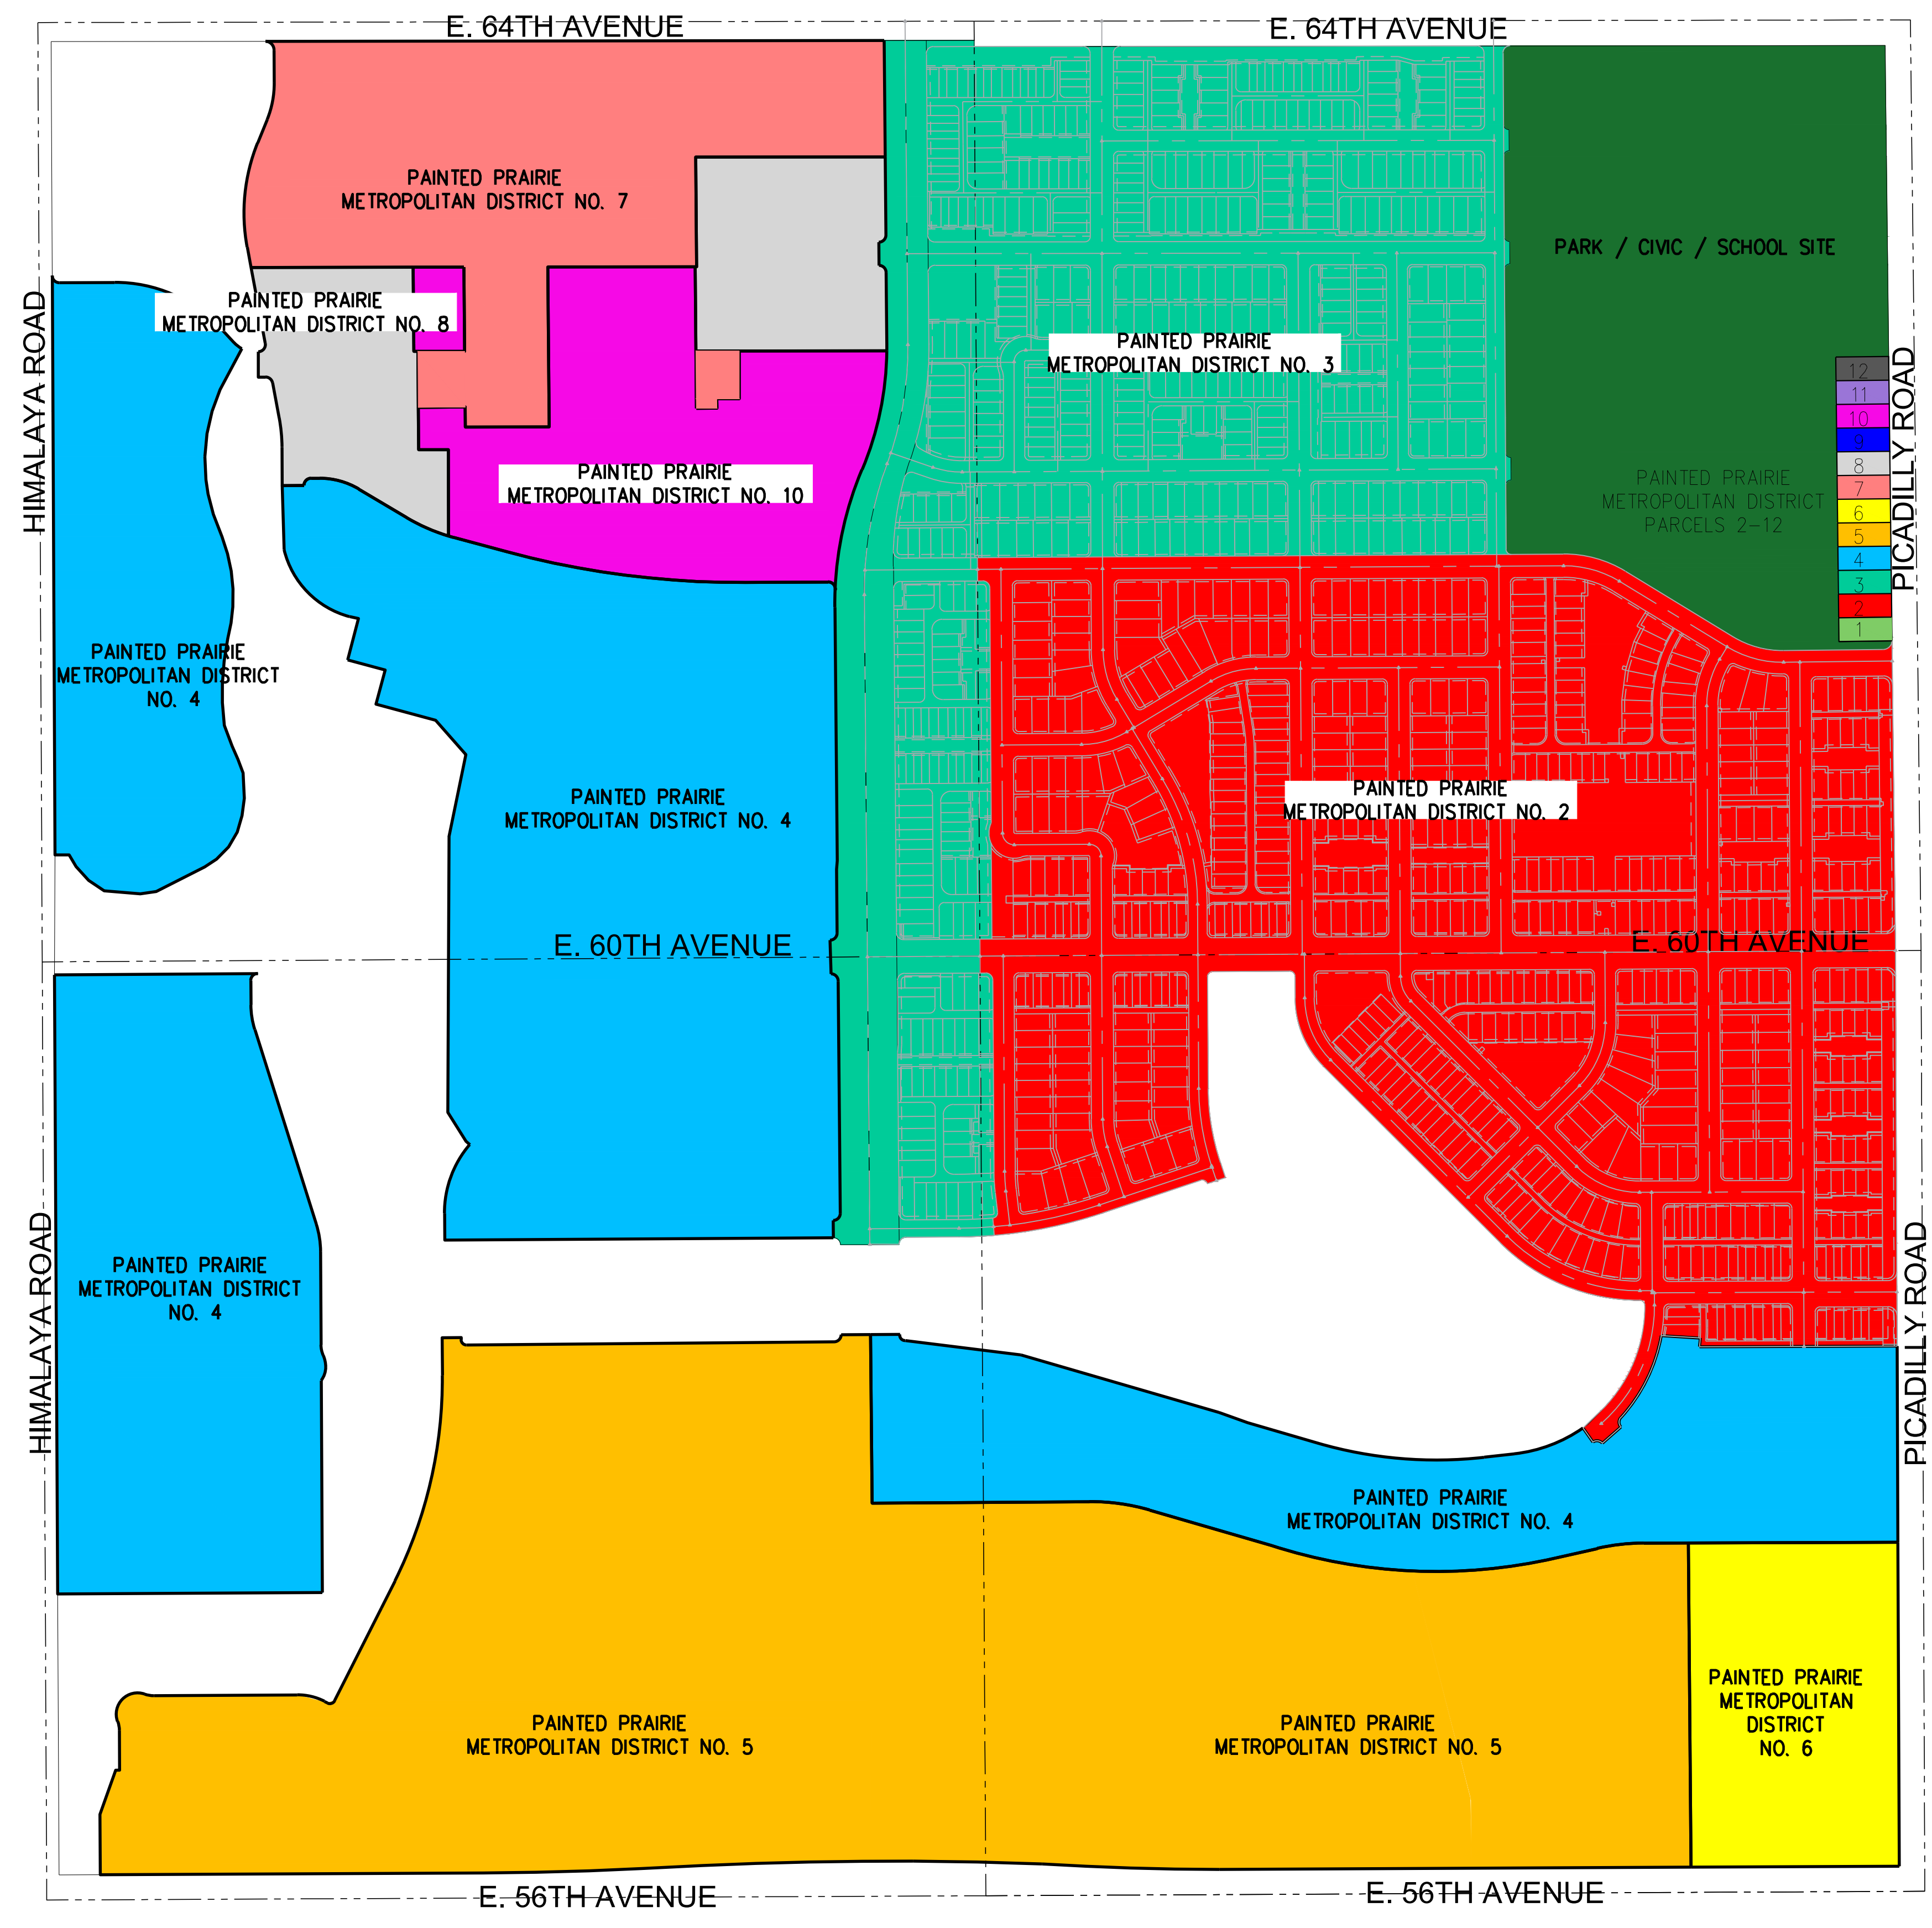

PAINTE PRAIRIE METRO DISTRICT MAP
DISTRICT NO. 1 MAP

DATE: 11/21/2022
SHEET: 2

- DISTRICT 1
- DISTRICT 2
- DISTRICT 3
- DISTRICT 4
- DISTRICT 5
- DISTRICT 6
- DISTRICT 7 (INCLUDES B.I.D. 1)
- DISTRICT 8
- DISTRICT 9
- DISTRICT 10
- DISTRICT 11
- DISTRICT 12
- SCHOOL / CIVIC PARK

PAINTED PRAIRIE METRO DISTRICT MAP
OVERALL MAP

DATE: 11/21/2022
SHEET: 1

PAINTED PRAIRIE METRO DISTRICT MAP
B.I.D. MAP

DATE: 11/21/2022
SHEET: 2