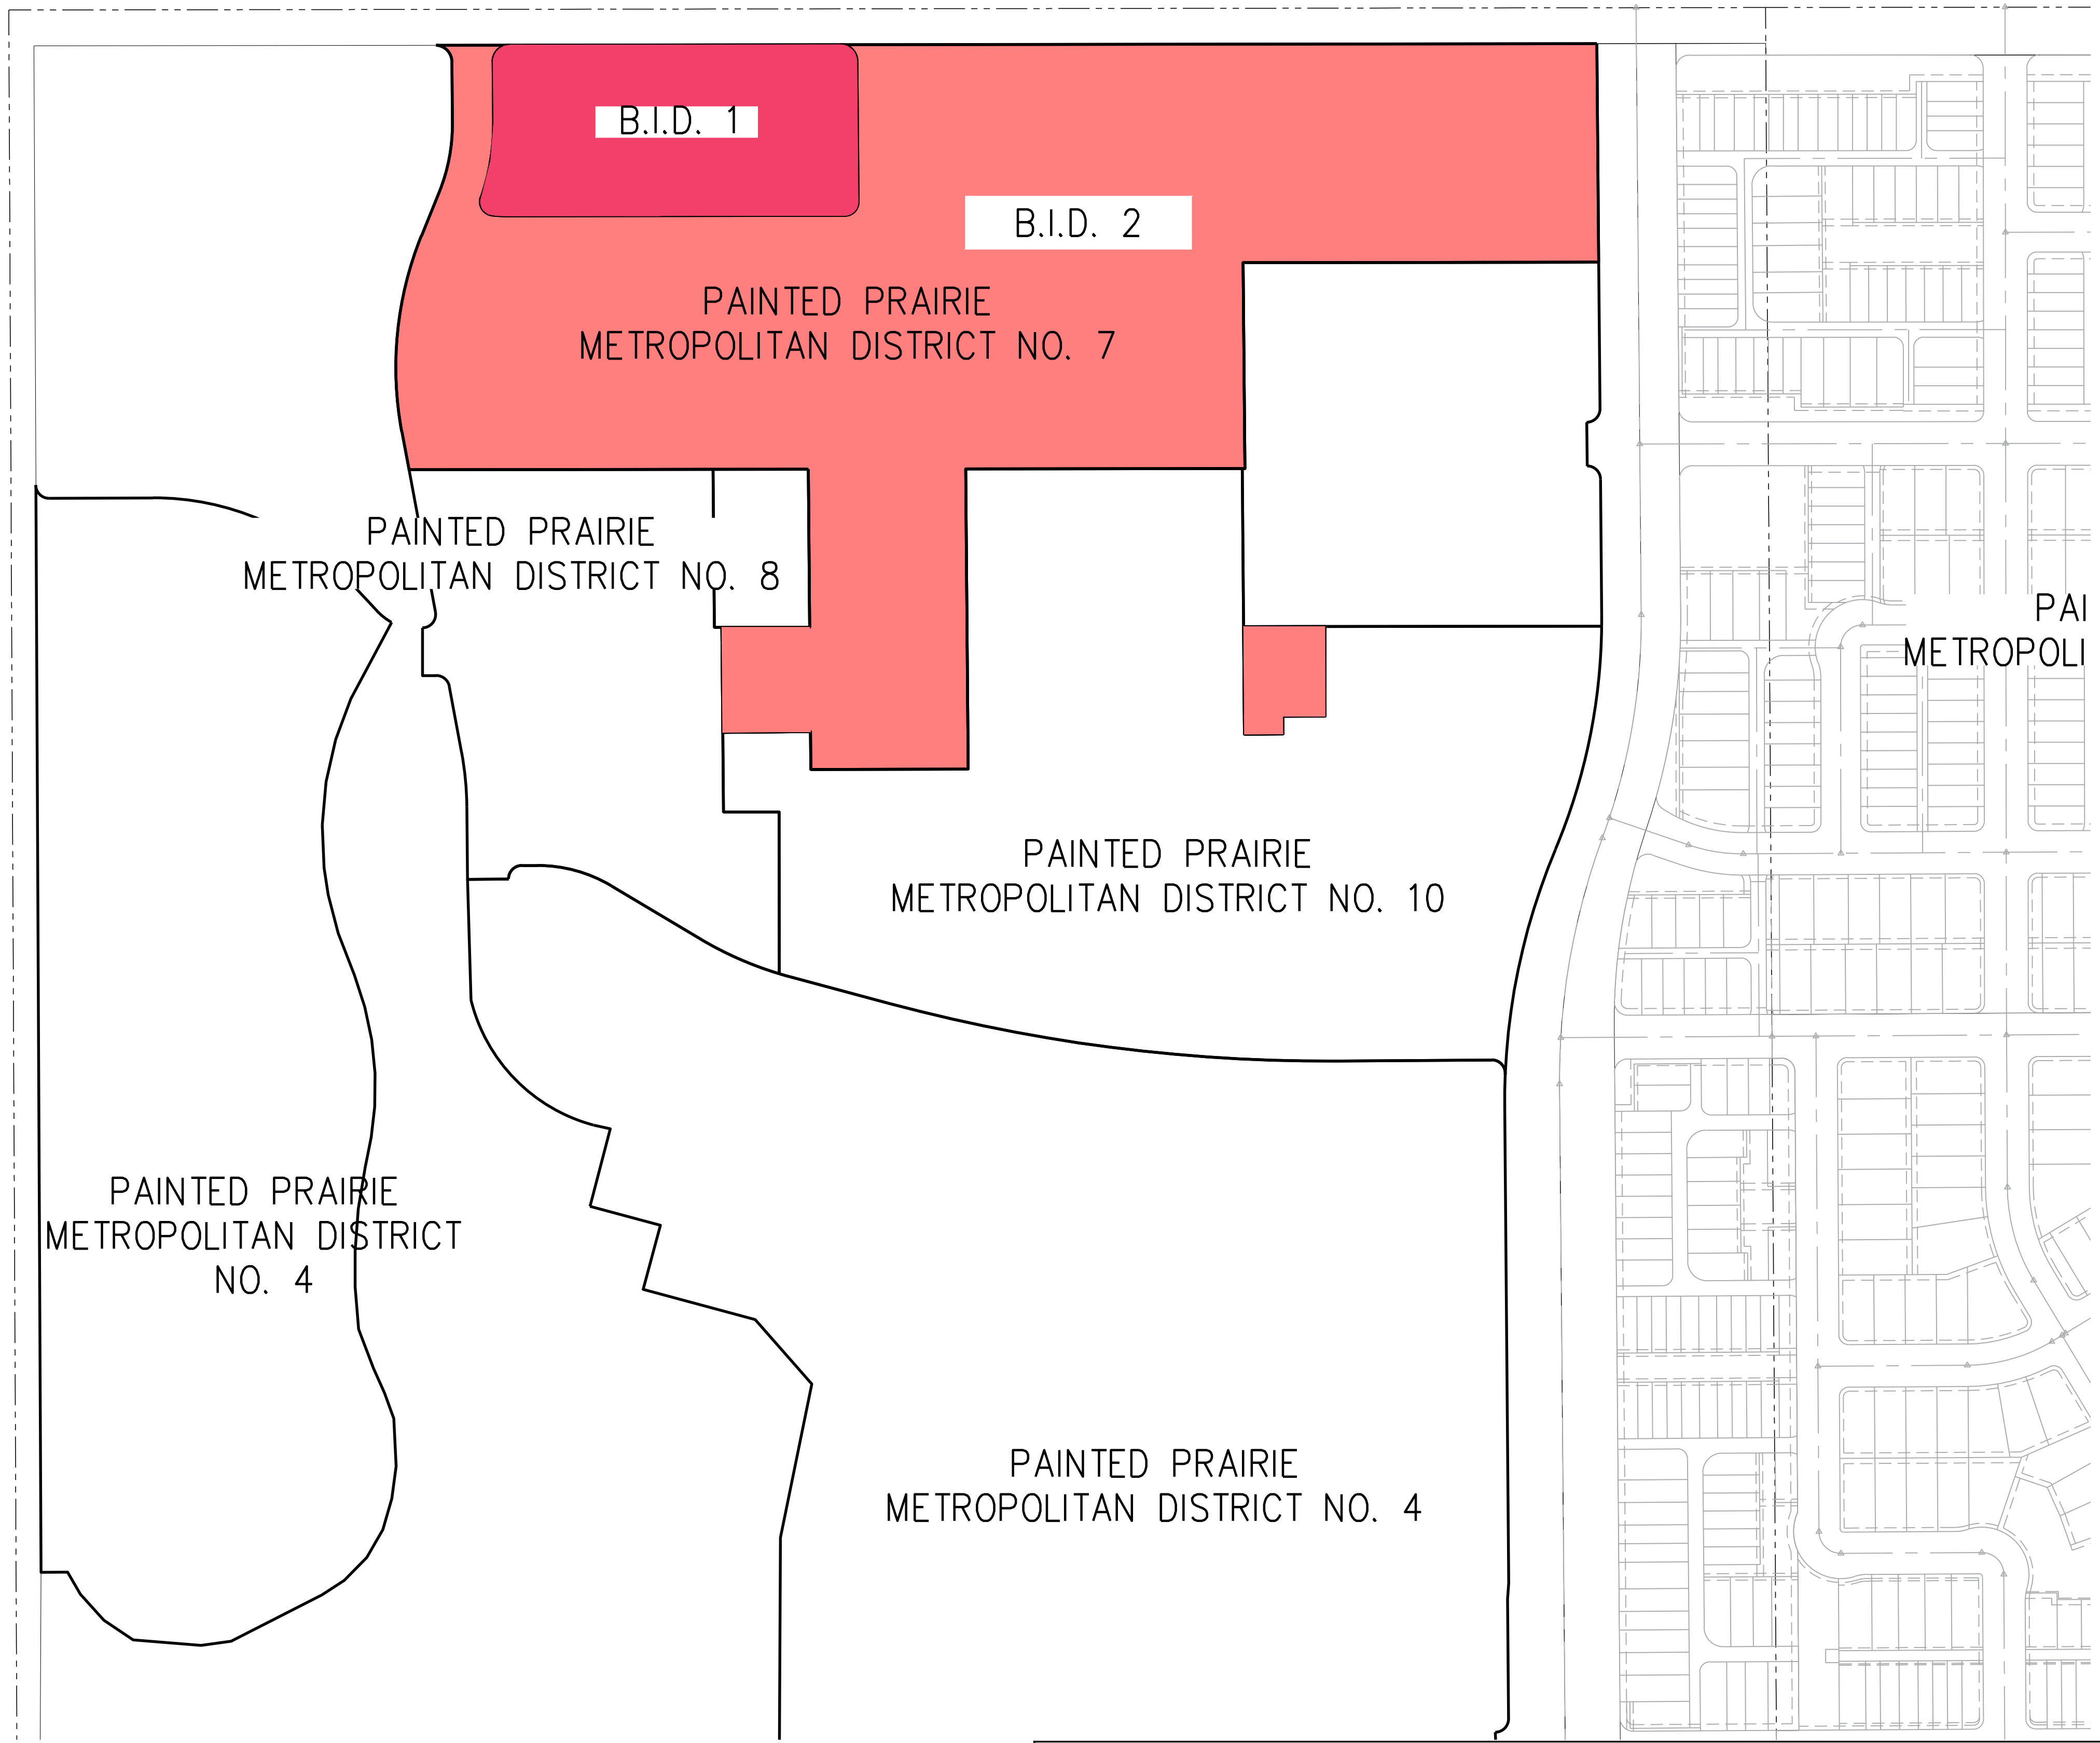

PAINTE PRAIRIE METRO DISTRICT MAP
DISTRICT NO. 1 MAP

DATE: 11/21/2022
SHEET: 2

- DISTRICT 1
- DISTRICT 2
- DISTRICT 3
- DISTRICT 4
- DISTRICT 5
- DISTRICT 6
- DISTRICT 7 (INCLUDES B.I.D. 1)
- DISTRICT 8
- DISTRICT 9
- DISTRICT 10
- DISTRICT 11
- DISTRICT 12
- SCHOOL / CIVIC PARK

PAINTED PRAIRIE METRO DISTRICT MAP
OVERALL MAP

DATE: 11/21/2022
SHEET: 1

PAINTED PRAIRIE METRO DISTRICT MAP
B.I.D. MAP

DATE: 11/21/2022
SHEET: 2